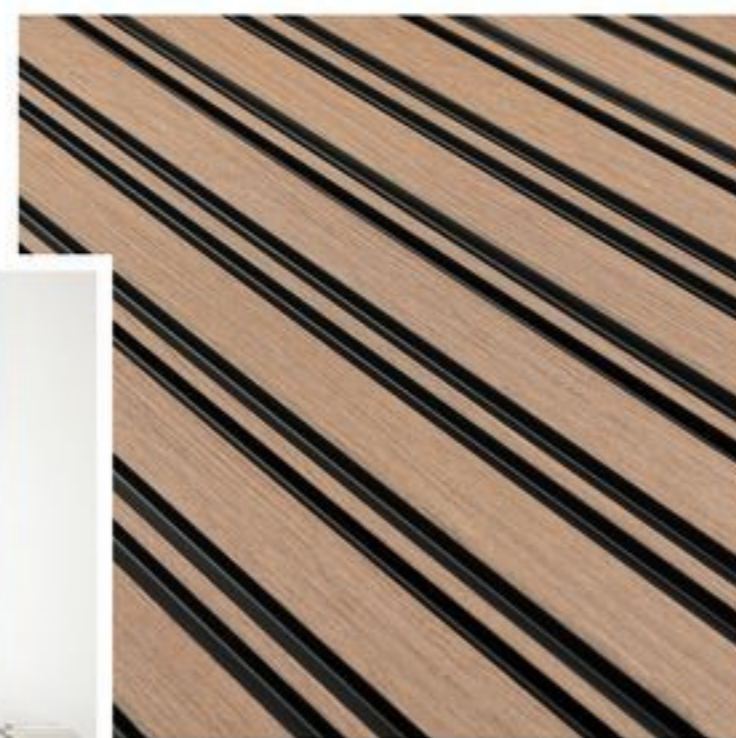

COLLECTION
MILO

OAK SONOMA

GOLD

WALNUT

MILO
OAK SONOMA

FINISHING MOULDINGS:

ZL1-DS

ZP1-DS