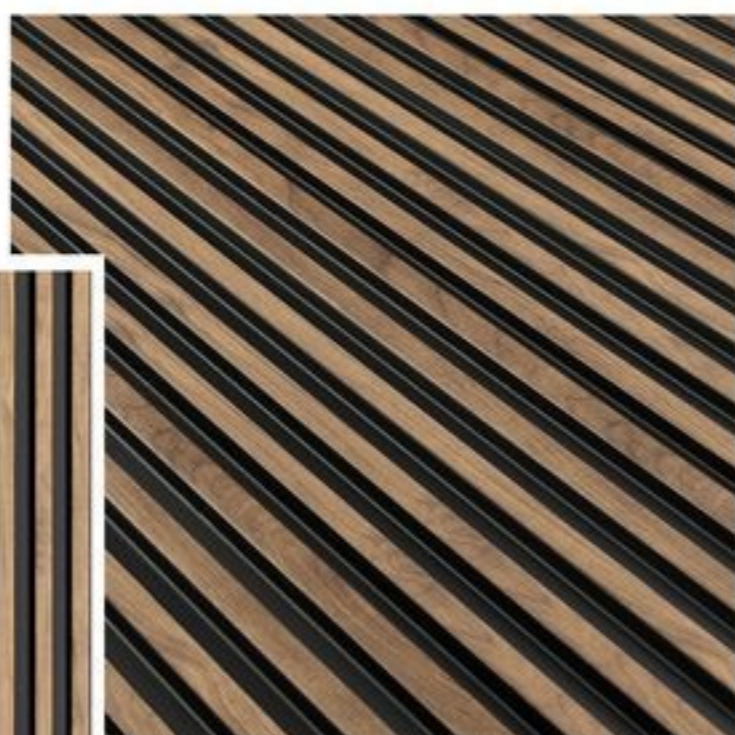

ASTI

OAK CRAFT

FINISHING MOULDINGS:

ZL1-DC

ZP1-DC