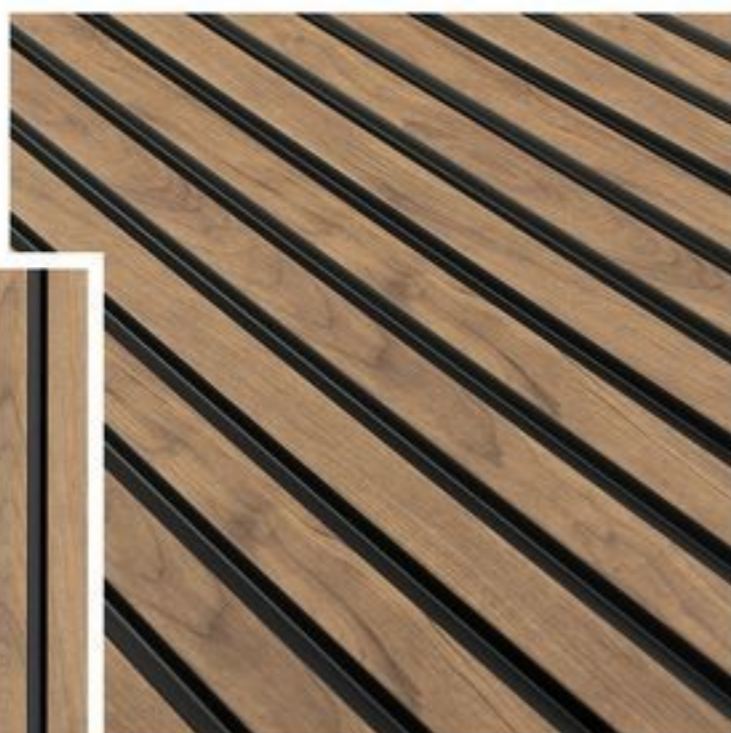

OLMO
OAK CRAFT

FINISHING MOULDINGS:

ZL1-DC

ZP1-DC