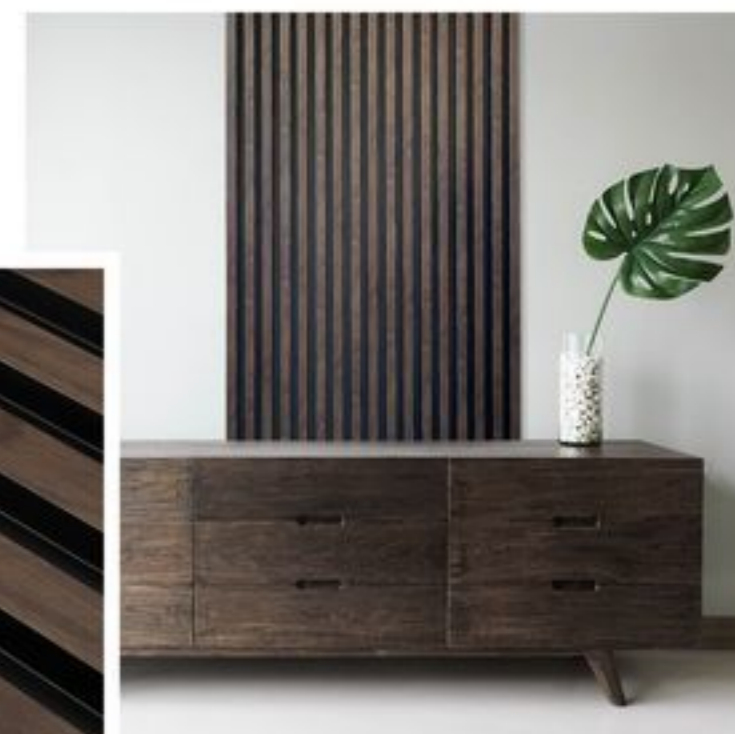

COLLECTION
OLMO

MINIMALISTIC PROFILE

The panels from the Olmo collection fit perfectly into minimalistic interiors where timelessness and versatility are important. The simple form of lamellas will perfectly harmonize with modern furniture and accessories. The slats from the Olmo series will perfectly emphasize the expressive character of the interior. The collection is available in black and two different oak shades.

TIMELESS SHAPE

The Vasco collection is most often chosen by our customers due to the exceptional thickness of individual panel strips. The Vasco series is a form of simplicity that greatly facilitates interior design. These lamellas fit within most arrangements. The panels are available in three wood shades. Due to the clear three-dimensional nature, they are very often mounted not only on the walls, but also on the ceiling, which perfectly delineates the zones in the room.

ZP2-DZ

VASCO
OAK CRAFT

FINISHING MOULDINGS:

ZL2-DC

ZP2-DC

VASCO
WALNUT

FINISHING MOULDINGS:

ZL2-O