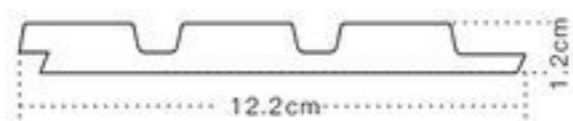

OLMO
OAK CRAFT

FINISHING MOULDINGS:

ZL1-DC

ZP1-DC