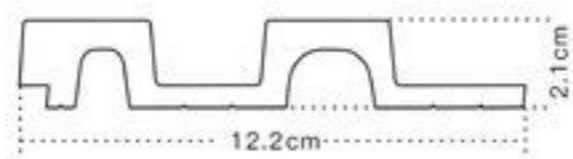

VASCO
OAK CRAFT

FINISHING MOULDINGS:

ZL2-DC

ZP2-DC