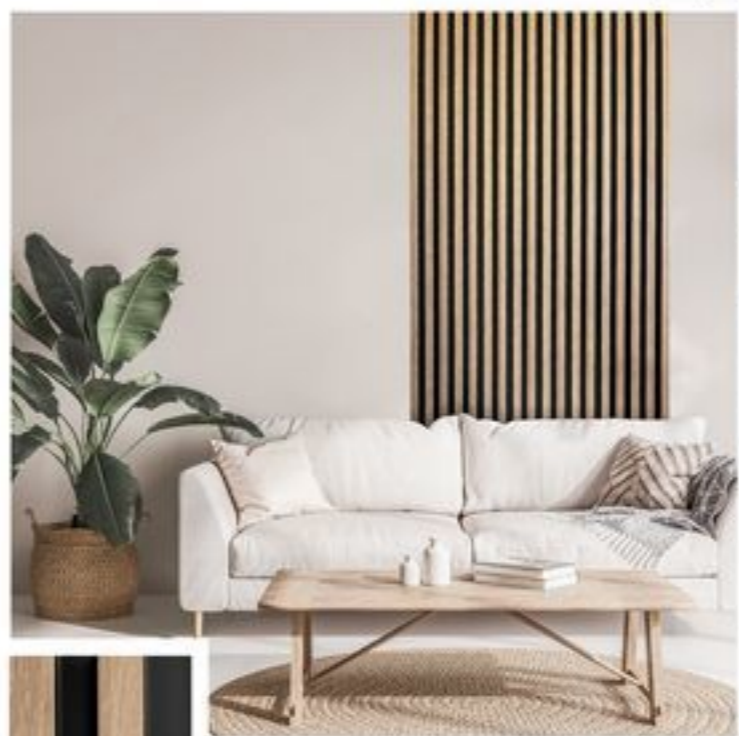

COLLECTION
VASCO

OAK GOLD

OAK CRAFT

WALNUT

VASCO
OAK GOLD