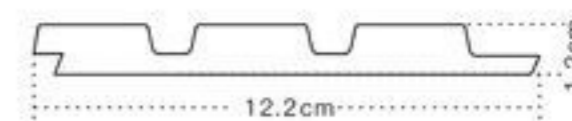

OLMO
BLACK

FINISHING MOULDINGS:

ZL1-C

ZP1-C