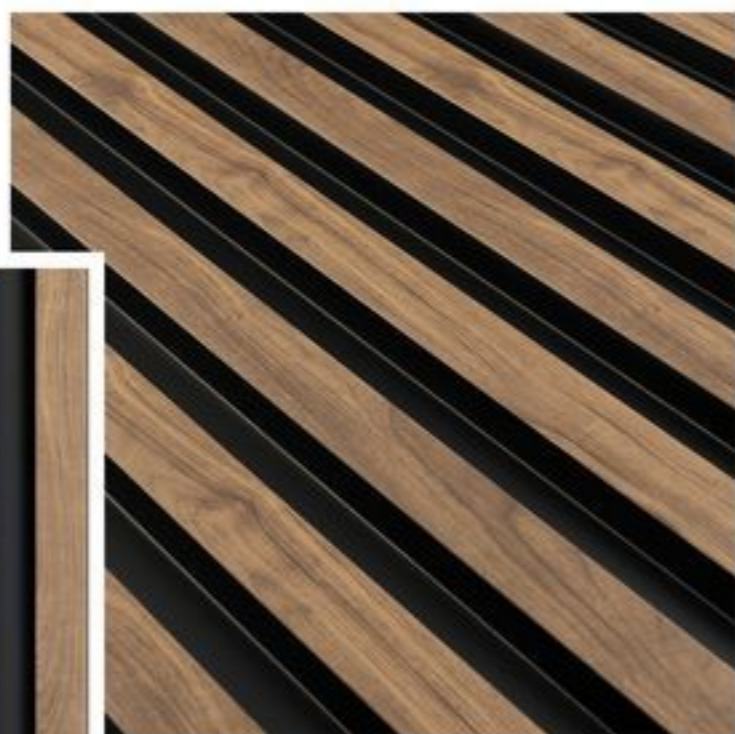

VASCO
OAK CRAFT

FINISHING MOULDINGS:

ZL2-DC

ZP2-DC