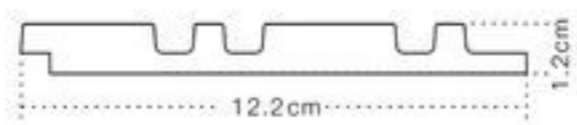

MILO
GOLD

FINISHING MOULDINGS:

ZL1-Z

ZP1-Z

MILO
WALNUT