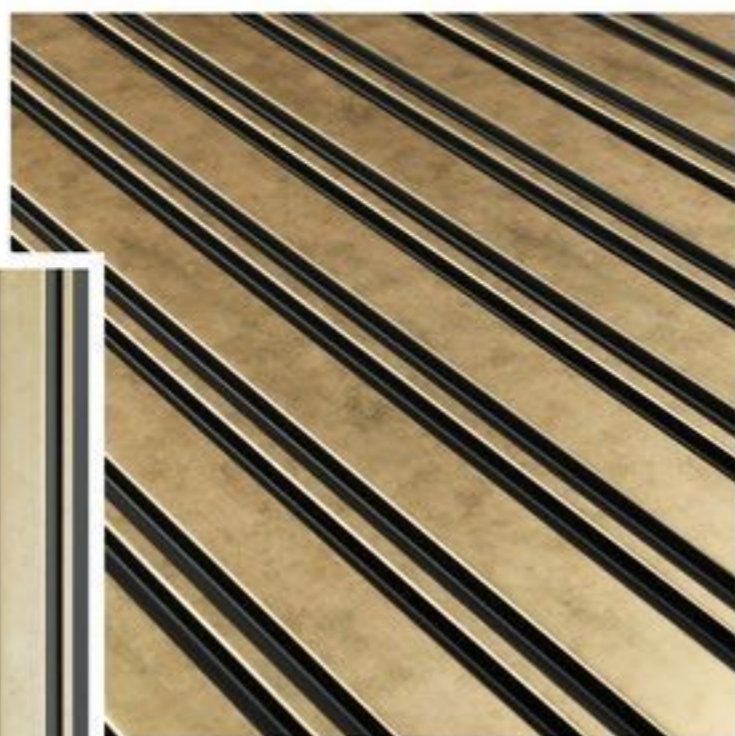

MILO
GOLD

FINISHING MOULDINGS:

ZL1-Z

ZP1-Z

MILO
WALNUT