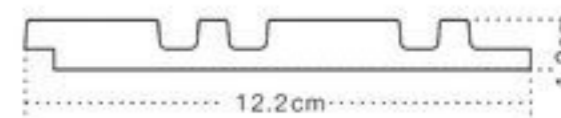

MILO
OAK SONOMA