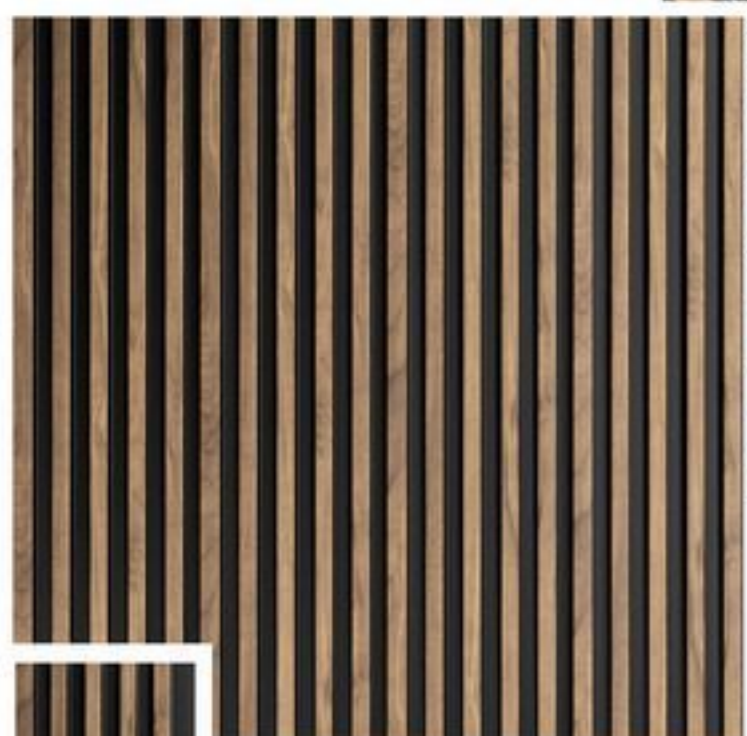

ASTI

OAK CRAFT

FINISHING MOULDINGS:

ZL1-DC

ZP1-DC