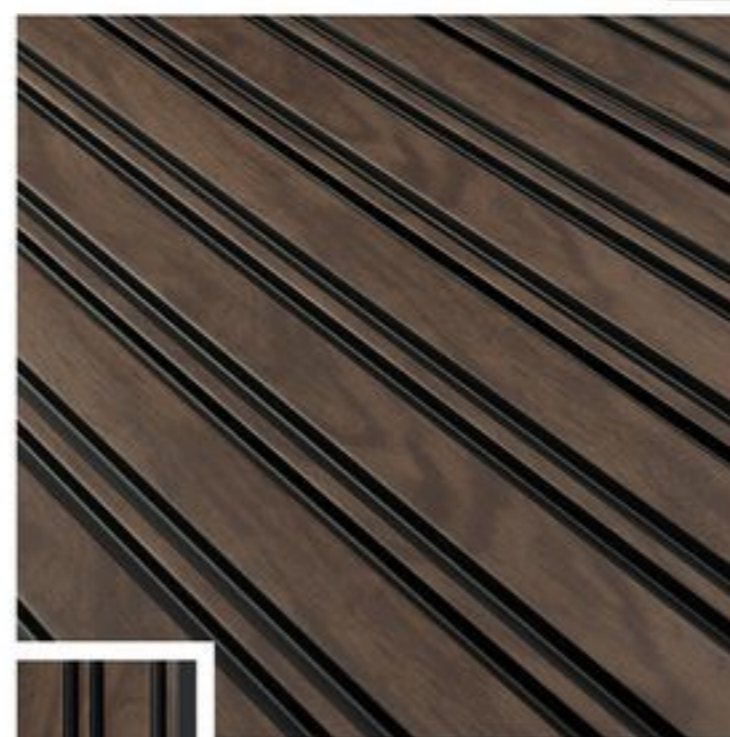

FINISHING MOULDINGS:

ZL1-O

ZP1-O