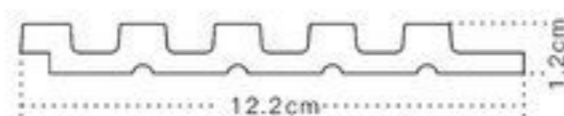

ASTI

OAK CRAFT

FINISHING MOULDINGS:

ZL1-DC

ZP1-DC