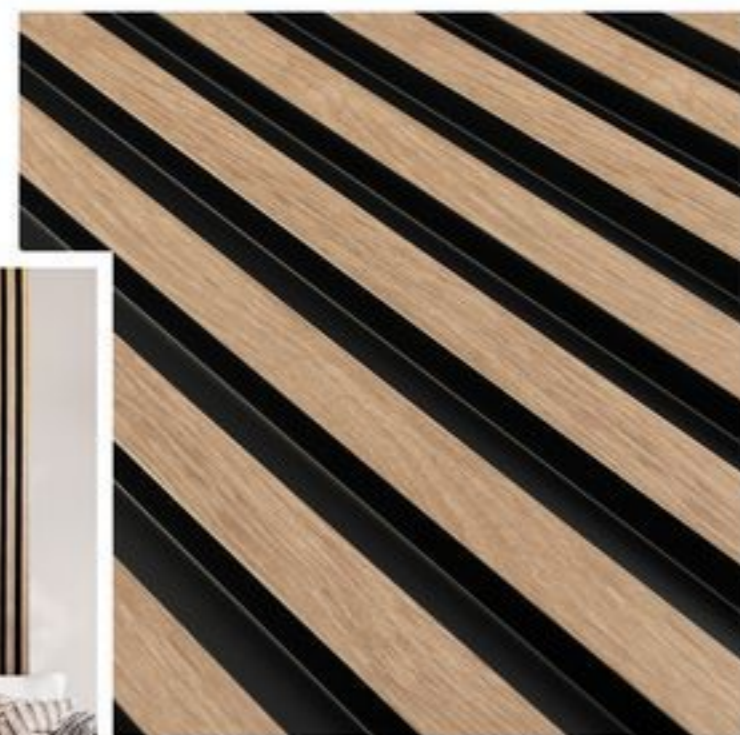

COLLECTION
VASCO

OAK GOLD

OAK CRAFT

WALNUT

VASCO
OAK GOLD