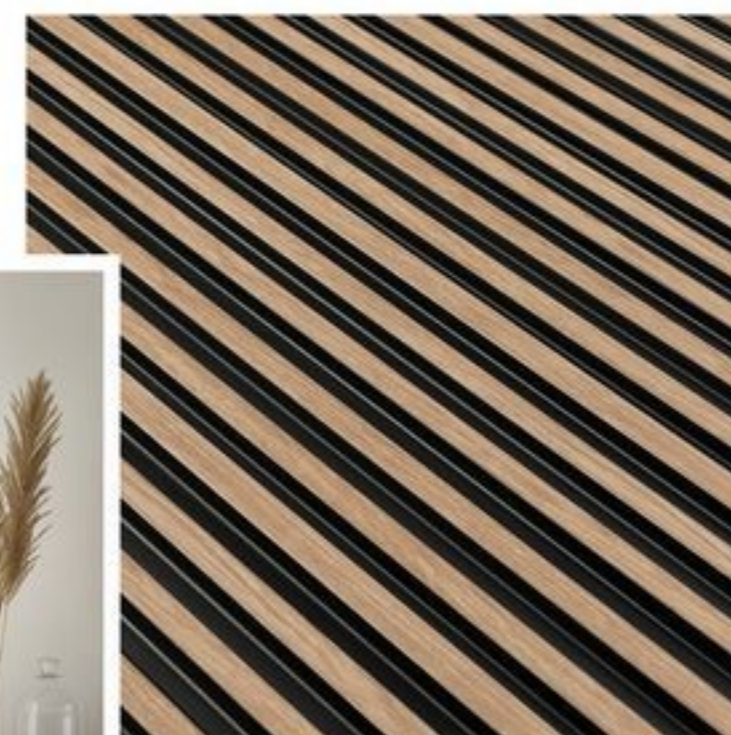

The three-dimensional character of the lamellas panels mix with interesting colors allow for interior decoration according to the latest trends. The lightweight material makes it easy to fix to walls and ceilings. The paneled wall offers acoustic benefits.

The collection is available in three colors, so the panels from this series can be easily adapted to interiors in warm and cool colors.

COLLECTION
ASTI

OAK GOLD

OAK CRAFT

SILVER

ASTI
OAK GOLD

FINISHING MOULDINGS:

SILVER

FINISHING MOULDINGS:

ZL1-S

ZP1-S

COLLECTION
MILO

DIFFERENT **SHAPE** AND VARIETY OF FORM

The Milo collection consists of decorative panels with a unique arrangement of slats - the alternating slats combination creates a very interesting visual effect. Panels from the Milo series are perfect for rooms where they attracting the main focus. The lamellas will look great on a free wall and will be an exceptional interior decoration. The collection is available in gold but also in shades of light and dark wood.

TIMELESS SHAPE

The Vasco collection is most often chosen by our customers due to the exceptional thickness of individual panel strips. The Vasco series is a form of simplicity that greatly facilitates interior design. These lamellas fit within most arrangements. The panels are available in three wood shades. Due to the clear three-dimensional nature, they are very often mounted not only on the walls, but also on the ceiling, which perfectly delineates the zones in the room.