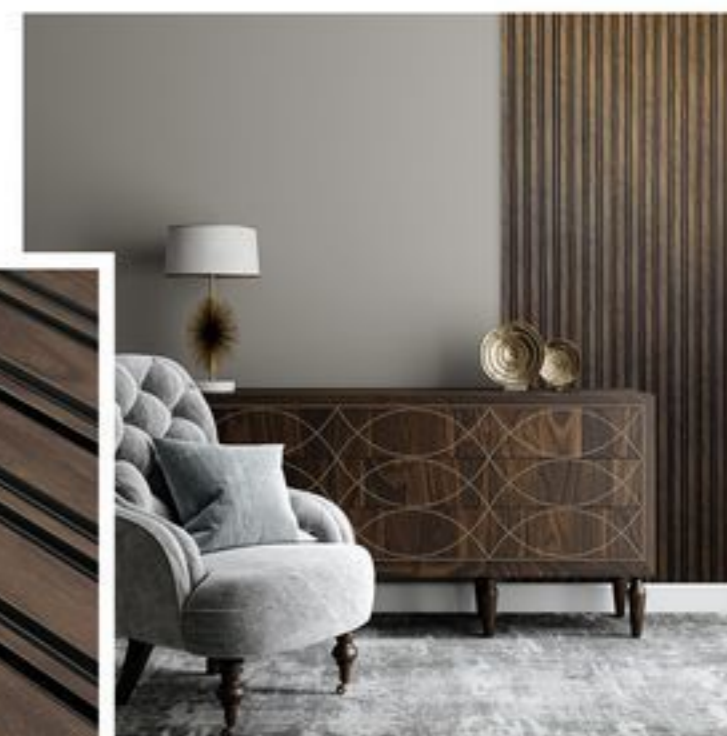

FINISHING MOULDINGS:

ZL1-O

ZP1-O